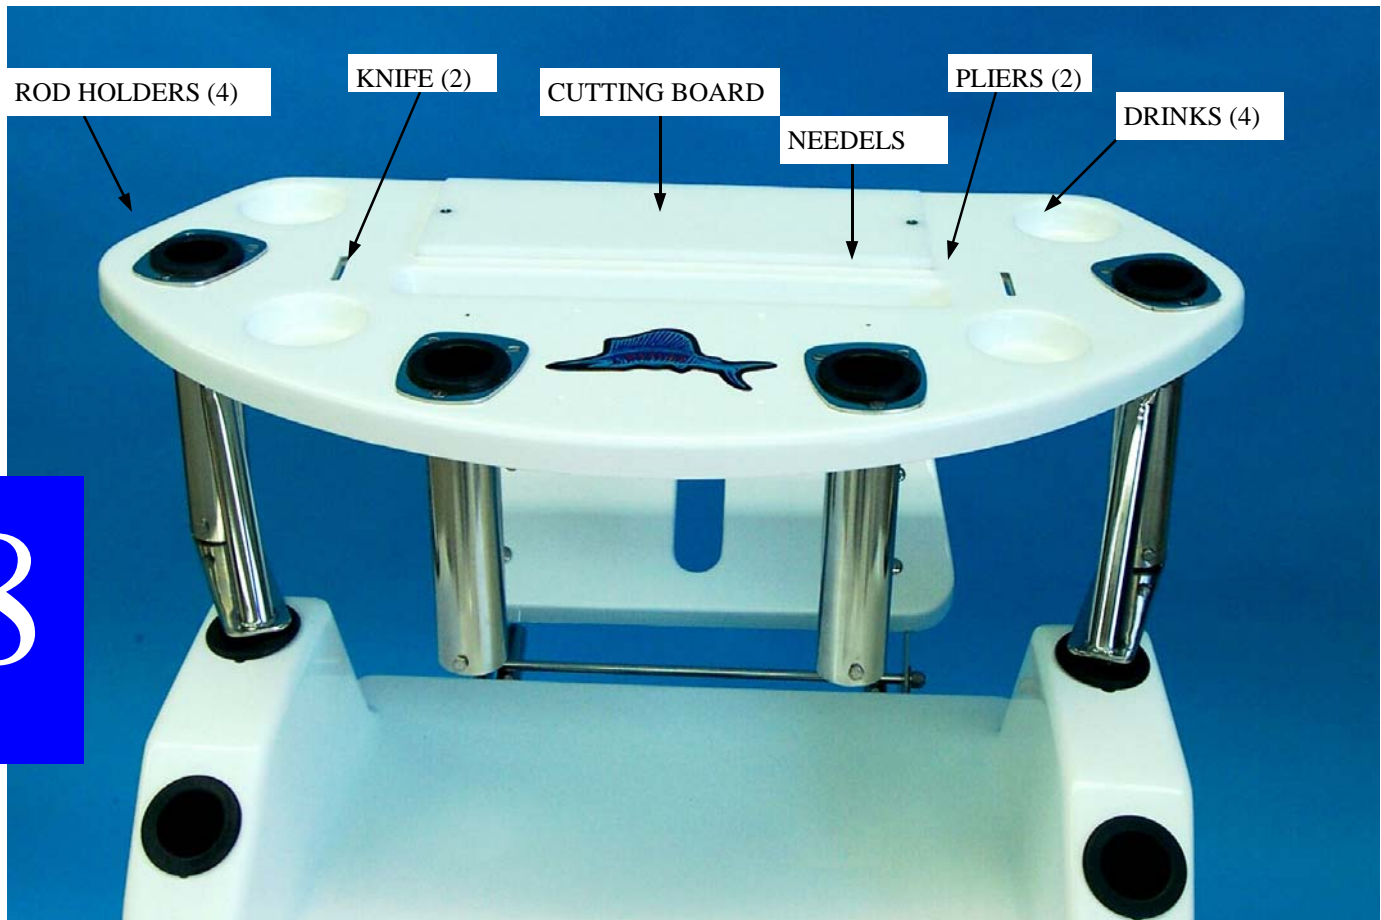

# 48 CHAIR PREP BOARD

FISHKATCHER INDUSTRIES LTD

8

Manufactured from **GRP** and **316 grade stainless steel**.

- **FITS ALL REELAX 80LB AND 130LB GAME CHAIRS**
- **(4) STAINLESS STEEL 90 DEGREE ROD HOLDERS**
- **DROPS IN AND OUT OF RODHOLDERS WITH EASE**
- **DISMANTLES FOR EASY STORAGE**